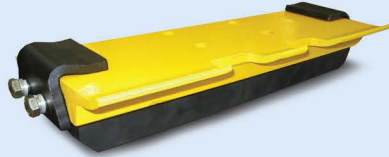

CUSHOTRAC[®] Track Pads

The Most Trusted Track Pads for All Steel Tracked Equipment

Cover Your Tracks.

Surface protection
for all steel tracked
equipment

- **40 years of experience** in Track Pads with proven and proprietary polyurethane & rubber compounds
- **Made in the USA** under quality management systems registered to **ISO 9001:2008**
- **Most advanced bonding** technology in the market
- **100% Work-life Guarantee*** on all Cushotracs[®] Track Pads

ENGINEERING REVOLUTION[™]

SUPERIOR TIRE & RUBBER CORP.  MADE IN THE USA  800.289.1456  WWW.TRACK-PADS.COM

EVERY OPTION FOR EVERY APPLICATION

Track Pads and More for All Steel Tracked Equipment

CUSHOTRAC® Milling Pads

Rubber or Polyurethane track pads for milling machines and road construction equipment.

CUSHOTRAC® Clamp-On™

Unique clamp style track pad designed for quick installation on excavators and cranes.

CUSHOTRAC® Heavy Duty BTS

Bolt-To-Shoe track pad for excavators, cranes & cable layers. Available in 6" to 40" lengths.

CUSHOTRAC® Paver Pads

Dozens of styles to fit virtually any steel tracked paving machine - Mold-on, Bolt-to-plate/link, Clip-On and more.